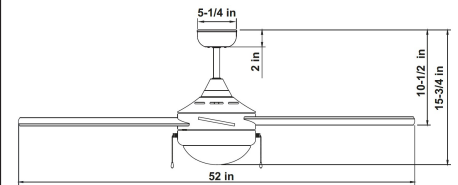

88794

LAMPING

18W LED, 120V
COLOR TEMP: 3000K, **CRI:** 90+
LUMENS: lm 1000 DELIVERED

DIMENSIONS

52" D x 15" H
BLADE: 4 x 23"

ENERGY INFO AT HIGH SPEED

AIRFLOW: 5100 CFM
ELECTRICITY USE: 18W

DOWNRODS

12" (FRD12)
18" (FRD18)
24" (FRD24)
36" (FRD36)
48" (FRD48)
60" (FRD60)
72" (FRD72)

FINISH & MATERIAL

- ☒ **BLACK / BLACK & WALNUT (BK)**
- ☒ **SATIN NICKEL / SILVER & DISTRESSED WOOD (SN)**
- ☐ **MATTE WHITE / WHITE & WHITE OAK (MW)**