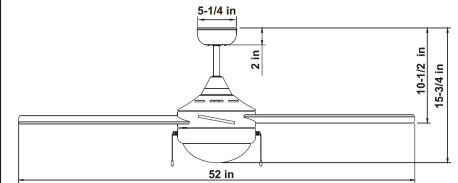

88794

LAMPING

18W LED, 120V
COLOR TEMP: 3000K, **CRI:** 90+
LUMENS: lm 1000 DELIVERED

DIMENSIONS

52" D x 15" H
BLADE: 4 x 23"

ENERGY INFO AT HIGH SPEED

AIRFLOW: 5100 CFM
ELECTRICITY USE: 18W

DOWNRODS

12" (FRD12)
18" (FRD18)
24" (FRD24)
36" (FRD36)
48" (FRD48)
60" (FRD60)
72" (FRD72)

FINISH & MATERIAL

- ☒ **BLACK / BLACK & WALNUT (BK)**
- ☒ **SATIN NICKEL / SILVER & DISTRESSED WOOD (SN)**
- ☐ **MATTE WHITE / WHITE & WHITE OAK (MW)**