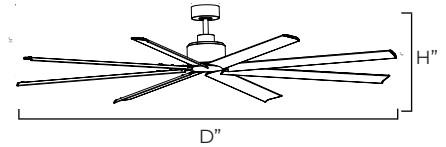

Expansive blade spans of 65" ABS blades or 80" aluminum blades, the Condor soars as an outdoor rated fan. Clean design with a DC motor and strong airflow performance. Available in Matte Black, Matte White, or Brushed Aluminum. No light kit included. Paired with a DC wall control that does not get interrupted by various frequencies and uses novel 3-wire installations to provide reliable functionality.

Indoor/Outdoor | DC Motor | 65" ABS Blades/80" Aluminum Blades | Wet Rated

88768
84" Fan

88766
65" Fan

88766
65" Fan

FCT887WT
(Included)

	LAMPING	DIMENSIONS	ENERGY INFO AT HIGH SPEED	DOWNRODS
88766 88768	NO LIGHT KIT	65" D x 13.5" H BLADE: 8 x 29.65"	AIRFLOW: 8273 CFM AIRFLOW EFFECIENCY: 177 CFM / W ELECTRICITY USE: 49.22W	12" (FRD12) 18" (FRD18) 24" (FRD24) 36" (FRD36) 48" (FRD48)
	NO LIGHT KIT	84" D x 14" H BLADE: 8 x 37.6"	AIRFLOW: 10,170 CFM AIRFLOW EFFECIENCY: 226 CFM / W ELECTRICITY USE: 45W	60" (FRD60) 72" (FRD72)

FINISH & MATERIAL

- BLACK (BK)
- SATIN NICKEL (SN)
- MATTE WHITE (MW)
- ALUMINUM (AL)

BLADES:

MATERIAL: ABS OR ALUMINUM
PITCH: 18°

Includes:
6" Downrod

Always consult a qualified electrician before installing any lighting product.