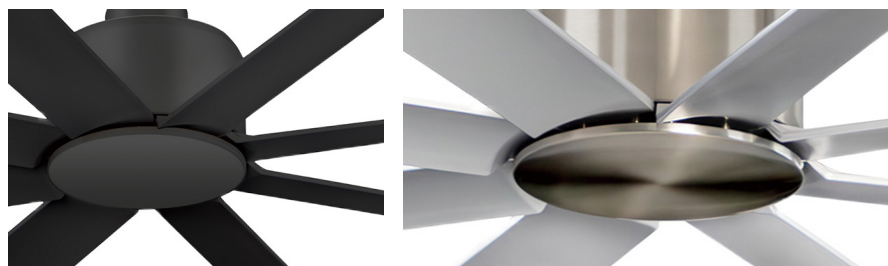

Expansive blade spans of 65" ABS blades or 80" aluminum blades, the Condor soars as an outdoor rated fan. Clean design with a DC motor and strong airflow performance. Available in Matte Black, Matte White, or Brushed Aluminum. No light kit included. Paired with a DC wall control that does not get interrupted by various frequencies and uses novel 3-wire installations to provide reliable functionality.

Indoor/Outdoor | DC Motor | 65" ABS Blades/80" Aluminum Blades | Wet Rated

88768
84" Fan

88766
65" Fan

88766
65" Fan

FCT887WT
(Included)

	LAMPING	DIMENSIONS	ENERGY INFO AT HIGH SPEED	DOWNRODS
88766 88768	NO LIGHT KIT	65" D x 13.5" H BLADE: 8 x 29.65"	AIRFLOW: 8273 CFM AIRFLOW EFFECIENCY: 177 CFM / W ELECTRICITY USE: 49.22W	12" (FRD12) 18" (FRD18) 24" (FRD24) 36" (FRD36) 48" (FRD48)
	NO LIGHT KIT	84" D x 14" H BLADE: 8 x 37.6"	AIRFLOW: 10,170 CFM AIRFLOW EFFECIENCY: 226 CFM / W ELECTRICITY USE: 45W	60" (FRD60) 72" (FRD72)

FINISH & MATERIAL

- BLACK (BK)
- SATIN NICKEL (SN)
- MATTE WHITE (MW)
- ALUMINUM (AL)

BLADES:

MATERIAL: ABS OR ALUMINUM
PITCH: 18°

Includes:
6" Downrod

Always consult a qualified electrician before installing any lighting product.