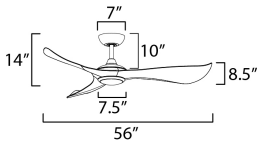

**MEASUREMENTS**

DIMENSION : 56" L x 56" W x 14" H  
 CANOPY : 7" W x 2.5" H x 7" L  
 HANGING WEIGHT : 13.9 lb

**LAMPING**

INPUT VOLTAGE : 120V  
 LUMENS : 1,500 Rated (800 Del.)  
 BULB : 1 x 18W LED PCB Integrated , 18W Total  
 BULB INCLUDED : (Integrated)  
 DIMMABLE : Y  
 CRI : 90 CRI  
 COLOR\_TEMP : 3000-4000-5000K