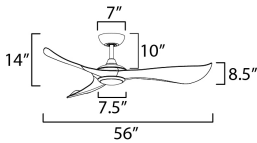

MEASUREMENTS

DIMENSION : 56" L x 56" W x 14" H
 CANOPY : 7" W x 2.5" H x 7" L
 HANGING WEIGHT : 13.9 lb

LAMPING

INPUT VOLTAGE : 120V
 LUMENS : 1,500 Rated (800 Del.)
 BULB : 1 x 18W LED PCB Integrated , 18W Total
 BULB INCLUDED : (Integrated)
 DIMMABLE : Y
 CRI : 90 CRI
 COLOR_TEMP : 30-40-50K