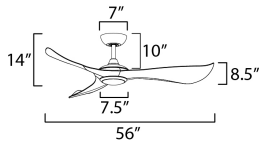

**MEASUREMENTS**

DIMENSION : 56" L x 56" W x 14" H  
 CANOPY : 7" W x 2.5" H x 7" L  
 HANGING WEIGHT : 13.9 lb

**LAMPING**

INPUT VOLTAGE : 120V  
 LUMENS : 1,500 Rated (800 Del.)  
 BULB : 1 x 18W LED PCB Integrated , 18W Total  
 BULB INCLUDED : (Integrated)  
 DIMMABLE : Y  
 CRI : 90 CRI  
 COLOR\_TEMP : 3000-4000-5000K