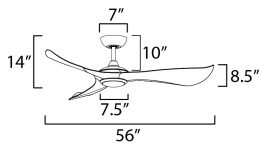

**MEASUREMENTS**

DIMENSION : 56" L x 56" W x 14" H  
 CANOPY : 7" W x 2.5" H x 7" L  
 HANGING WEIGHT : 13.9 lb

**LAMPING**

INPUT VOLTAGE : 120V  
 LUMENS : 1,500 Rated (800 Del.)  
 BULB : 1 x 18W LED PCB Integrated , 18W Total  
 BULB INCLUDED : (Integrated)  
 DIMMABLE : Y  
 CRI : 90 CRI  
 COLOR\_TEMP : 30-40-50K