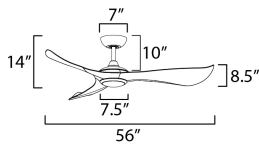

MEASUREMENTS

DIMENSION : 56" L x 56" W x 14" H
 CANOPY : 7" W x 2.5" H x 7" L
 HANGING WEIGHT : 13.9 lb

LAMPING

INPUT VOLTAGE : 120V
 LUMENS : 1,500 Rated (800 Del.)
 BULB : 1 x 18W LED PCB Integrated , 18W Total
 BULB INCLUDED : (Integrated)
 DIMMABLE : Y
 CRI : 90 CRI
 COLOR_TEMP : 30-40-50K