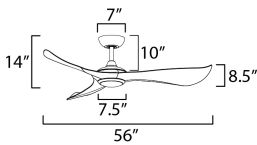

MEASUREMENTS

DIMENSION : 56" L x 56" W x 14" H
 CANOPY : 7" W x 2.5" H x 7" L
 HANGING WEIGHT : 13.9 lb

LAMPING

INPUT VOLTAGE : 120V
 LUMENS : 1,500 Rated (800 Del.)
 BULB : 1 x 18W LED PCB Integrated , 18W Total
 BULB INCLUDED : (Integrated)
 DIMMABLE : Y
 CRI : 90 CRI
 COLOR_TEMP : 3000-4000-5000K