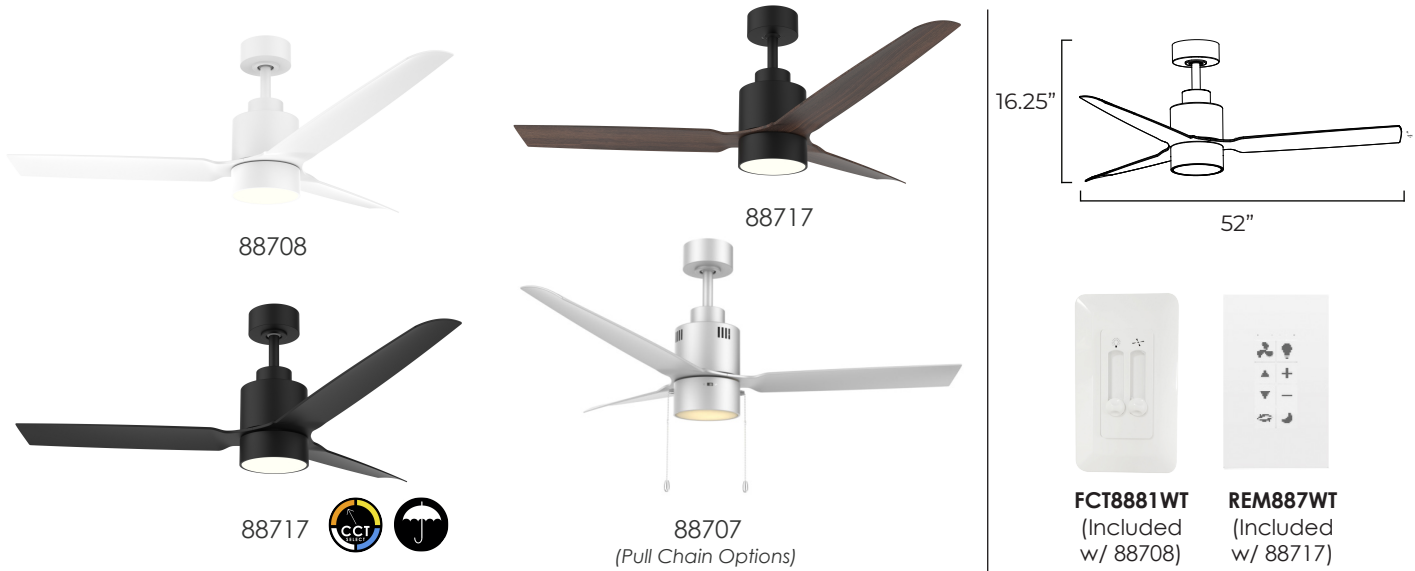

# FALCON | 88707 | 88708 | 88717

The Falcon ceiling fan combines sleek, modern style with versatility. Damp-rated for indoor or covered outdoor use, it features a 3CCT LED light with adjustable color temperatures and an optional cover plate. The included wall control allows separate adjustments for fan speed and light brightness (3-wire installation required). Optional extension rods are available for customized height. Stylish and functional, the Falcon is perfect for any space.

Indoor/Outdoor | AC Motor | Wet Rated | ABS Blades | Pull Chain Option

88717 88708 88707

LAMPING	DIMENSIONS	ENERGY INFO AT HIGH SPEED		DOWNRODS
18W PCB LED <b>COLOR TEMP:</b> 3000K, <b>CRI:</b> 90+ <b>LUMENS:</b> 1m 945 DELIVERED	52" D x 16.25" H <b>BLADE:</b> 3 x 24.8"	<b>AIRFLOW:</b>	5100 CFM	12" FRD10012 18" FRD10018 24" FRD10024 36" FRD10036* 48" FRD10048* 60" FRD10060* 72" FRD10072*
18W PCB LED <b>COLOR TEMP:</b> 3000K, <b>CRI:</b> 82.72+ <b>LUMENS:</b> 1m 945 DELIVERED	52" D x 16.25" H <b>BLADE:</b> 3 x 24.8"	<b>AIRFLOW EFFICIENCY:</b>	219 CFM / W	
18W PCB LED <b>COLOR TEMP:</b> 3000K, <b>CRI:</b> 90+ <b>LUMENS:</b> 1m 945 DELIVERED	52" D x 16.25" H <b>BLADE:</b> 3 x 24.8"	<b>ELECTRICITY USE:</b>	52.6W	
		<b>AIRFLOW:</b>	5100 CFM	
		<b>AIRFLOW EFFICIENCY:</b>	219 CFM / W	
		<b>ELECTRICITY USE:</b>	52.6W	*Only available in Powder Coat finishes

## FINISH & MATERIAL

- BLACK (BK)
- BLACK / WALNUT (BK)
- SATIN NICKEL (SN)
- MATTE WHITE (MW)