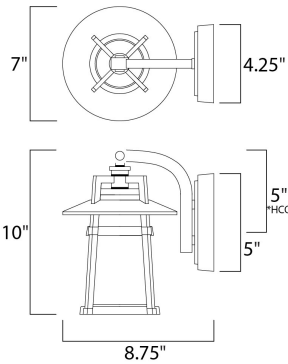

PRODUCT DESCRIPTION

Classic, contemporary style of Die Cast aluminum finished in Adobe features an integral hood and Satin White conical shade, which help cast light in a downward direction. Illumination provided by long life and energy efficient LED.

MEASUREMENTS

DIMENSION : 7" W x 10" H x 8.75" Ext
BACK PLATE : 4.25" W x 5" H x 5" HCO
HANGING WEIGHT : 2.71 lb

LAMPING

INPUT VOLTAGE : 120V
LUMENS : 360 Rated
BULB : 1 x 4W LED PCB Integrated , 4W Total
BULB INCLUDED : (Integrated)
DIMMABLE : Triac CL
CRI : 90+ CRI
COLOR_TEMP : 3000K

FINISHES OPTION

Adobe (AE)

GLASS

Satin White SW

MATERIAL

Die Cast Aluminum, Glass

RATINGS

cETLus
Wet Location

ADDITIONAL

RATED LIFE 40000 Hours
OPERATING TEMPERATURE:
-20°C (-4°F), 40°C (104°F)

PHOTOMETRIC: Report Found Online

Always consult a qualified electrician before installing any lighting product.