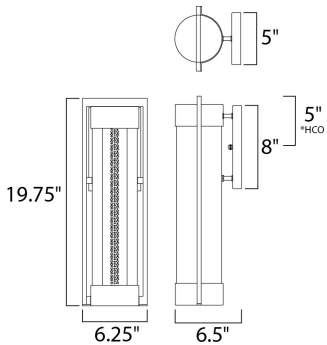

PRODUCT DESCRIPTION

The contemporary New Age LED outdoor collection features an aluminum frame finished in Textured Ebony supporting a Clear glass cylinder. A seeded acrylic post floats down the center, illuminated by LED for the ultimate in energy savings and low maintenance.

MEASUREMENTS

DIMENSION : 6.25" W x 19.75" H x 6.5" Ext
BACK PLATE : 5" W x 8" H x 5" HCO
HANGING WEIGHT : 5.72 lb

LAMPING

INPUT VOLTAGE : 120V
LUMENS : 480 Rated
BULB : 1 x 10W LED PCB Integrated , 10W Total
BULB INCLUDED : (Integrated)
DIMMABLE : No
CRI : 80+ CRI
COLOR_TEMP : 3500K

FINISHES OPTION

Texture Ebony (TE)

GLASS

Clear CL

MATERIAL

Aluminum

RATINGS

cETLus
Wet Location

ADDITIONAL

FLUORESCENT WATTS: 9.6
INCANDESCENT WATTS: 43.64
RATED LIFE 50000 Hours
OPERATING TEMPERATURE:
-20°C (-4°F), 40°C (104°F)

Always consult a qualified electrician before installing any lighting product.