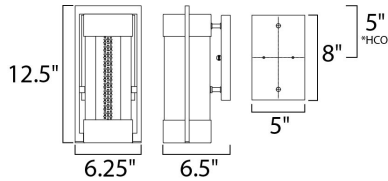

PRODUCT DESCRIPTION

The contemporary New Age LED outdoor collection features an aluminum frame finished in Textured Ebony supporting a Clear glass cylinder. A seeded acrylic post floats down the center, illuminated by LED for the ultimate in energy savings and low maintenance.