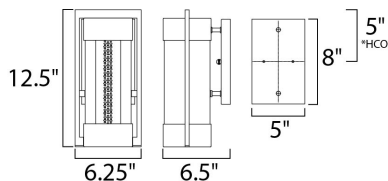

PRODUCT DESCRIPTION

The contemporary New Age LED outdoor collection features an aluminum frame finished in Textured Ebony supporting a Clear glass cylinder. A seeded acrylic post floats down the center, illuminated by LED for the ultimate in energy savings and low maintenance.