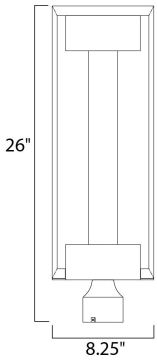

MEASUREMENTS

DIMENSION : 8.25" L x 8.25" W x 26" H
 HANGING WEIGHT : 8.58 lb

LAMPING

INPUT VOLTAGE : 120V
 LUMENS : 480 Rated
 BULB : 1 x 10W LED PCB Integrated , 10W Total
 BULB INCLUDED : (Integrated)
 DIMMABLE : No
 CRI : 80+ CRI
 COLOR_TEMP : 3500K