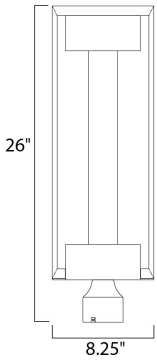

**MEASUREMENTS**

DIMENSION : 8.25" L x 8.25" W x 26" H  
 HANGING WEIGHT : 8.58 lb

**LAMPING**

INPUT VOLTAGE : 120V  
 LUMENS : 480 Rated  
 BULB : 1 x 10W LED PCB Integrated , 10W Total  
 BULB INCLUDED : (Integrated)  
 DIMMABLE : No  
 CRI : 80+ CRI  
 COLOR\_TEMP : 3500K