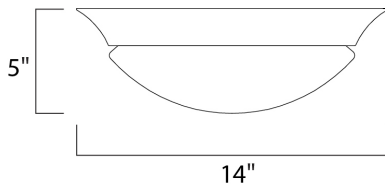

**MEASUREMENTS**

DIMENSION : 14" W x 5" H  
 HANGING WEIGHT : 4.6 lb

**LAMPING**

INPUT VOLTAGE : V  
 BULB : 2 x 13W Fluorescent GU24 , 26W Total  
 BULB INCLUDED : (Included)  
 DIMMABLE : No

**FINISHES OPTION**