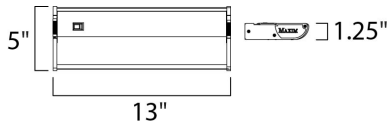

**MEASUREMENTS**

DIMENSION : 13" L x 5" W x 1.125" H  
 HANGING WEIGHT : 1.9 lb

**LAMPING**

INPUT VOLTAGE : 120V  
 LUMENS : 528 Rated  
 BULB : 2 x 18W Xenon 12V Wedge T5 Xelogen , 36W Total  
 BULB INCLUDED : (Included)  
 DIMMABLE : Low-Voltage Electronic  
 COLOR\_TEMP : 2900K