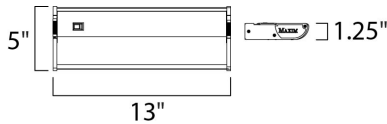

MEASUREMENTS

DIMENSION : 13" L x 5" W x 1.125" H
 HANGING WEIGHT : 1.69 lb

LAMPING

INPUT VOLTAGE : 120V
 LUMENS : 528 Rated
 BULB : 2 x 18W Xenon 12V Wedge T5 Xelogen , 36W Total
 BULB INCLUDED : (Included)
 DIMMABLE : Low-Voltage Electronic
 COLOR_TEMP : 2900K