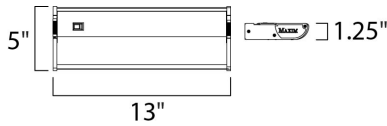

**MEASUREMENTS**

DIMENSION : 13" L x 5" W x 1.125" H  
 HANGING WEIGHT : 1.69 lb

**LAMPING**

INPUT VOLTAGE : 120V  
 LUMENS : 528 Rated  
 BULB : 2 x 18W Xenon 12V Wedge T5 Xelogen , 36W Total  
 BULB INCLUDED : (Included)  
 DIMMABLE : Low-Voltage Electronic  
 COLOR\_TEMP : 2900K