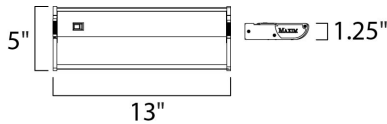

**MEASUREMENTS**

DIMENSION : 13" L x 5" W x 1.125" H  
 HANGING WEIGHT : 1.69 lb

**LAMPING**

INPUT VOLTAGE : 120V  
 LUMENS : 528 Rated  
 BULB : 2 x 18W Xenon 12V Wedge T5 Xelogen , 36W Total  
 BULB INCLUDED : (Included)  
 DIMMABLE : Low-Voltage Electronic  
 COLOR\_TEMP : 2900K