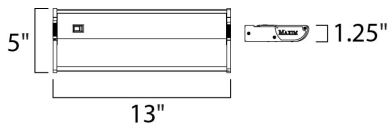

MEASUREMENTS

DIMENSION : 13" L x 5" W x 1.125" H
HANGING WEIGHT : 1.69 lb

LAMPING

INPUT VOLTAGE : 120V
LUMENS : 528 Rated
BULB : 2 x 18W Xenon 12V Wedge T5 Xelogen , 36W Total
BULB INCLUDED : (Included)
DIMMABLE : Low-Voltage Electronic
COLOR_TEMP : 2900K