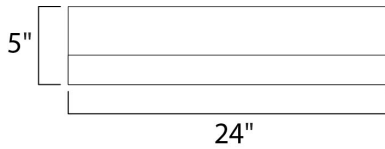

PRODUCT DESCRIPTION

The CounterMax MX-FD Series fluorescent under cabinet lighting boasts T-5 high lumen technology in sizes from 12" to 43" in length. Full size knock outs allow for easy direct wire installation in any application.

MEASUREMENTS

DIMENSION : 24" L x 5" W x 1.25" H
 HANGING WEIGHT : 3.47 lb

LAMPING

INPUT VOLTAGE : 120V
 LUMENS : 1,360 Rated
 BULB : 1 x 16W Fluorescent Mini Bi Pin T5 , 16W Total
 BULB INCLUDED : (Included)
 DIMMABLE : No
 COLOR_TEMP : 3100K