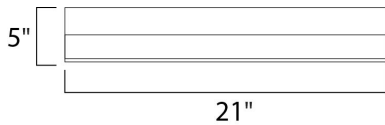

PRODUCT DESCRIPTION

The CounterMax MX-FD Series fluorescent under cabinet lighting boasts T-5 high lumen technology in sizes from 12" to 43" in length. Full size knock outs allow for easy direct wire installation in any application.

MEASUREMENTS

DIMENSION : 21" L x 5" W x 1.25" H
 HANGING WEIGHT : 2.38 lb

LAMPING

INPUT VOLTAGE : 120V
 LUMENS : 870 Rated
 BULB : 1 x 13W Fluorescent Mini Bi Pin T5 , 13W Total
 BULB INCLUDED : (Included)
 DIMMABLE : No
 COLOR_TEMP : 3100K