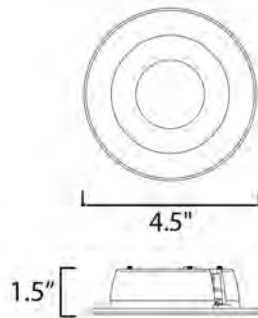

CRISP | LOW PROFILE FLUSH MOUNT

87661 / 87663 / 87664 / 87665 / 87674

- Dimmable 3000K or 5CCT Select Models
- Mount on 4" octagonal or remodel junction box, Min 1.5" Depth
- Suitable for use in closets when installed in accordance to NEC@Section 410.16 (A)(1) and 410.16 (C)(1)
- High-powered LED output creates brighter shine
- 1000 Lumens Delivered

Job Name : _____
 Job Type : _____
 Quantity : _____
 Comments : _____

87664WTBK, WT / 87665WT

87661BK, WT

87674WT, WTBK

87673WT, BK

MSC87663WT
Mud-in Ring

PRODUCT DESCRIPTION

High performance and high in style, the Crisp is constructed like a surface mount that can install into a variety of 4-0 junction boxes while designed with a recessed appearance. The fixtures almost impossibly slopes into the junction box with snap in trims in a variety of styles. Purchase the mud-in ring assembly kit and you can opt for a trim-less design. Not only good-looking, each unit also delivers over 1000 lumens providing ample lighting. With its concave design, the light source is obscured from the finished ceiling surface thereby reducing glare. Available in warm 3000K single CCT or 5CCT selectable with an accessible switch behind the faceplate so you can set your preferred light temperature without removing the light from the junction box..

MEASUREMENTS

MODEL	DIMENSION
87661	RD 3.75"W x 1.25"H
87663	RD 3.75"W x 1.25"H
87664	RD 5"W x 1.5"H
87665	RD 5"W x 1.5"H
87674	SQ 5"W x 1.5"H
MSC87663	RD 6"W x 0.5"H

LAMPING

BULB TYPE	COL TEMP.	LUMENS DEL.	DIMMABLE	INPUT	CRI
12W AC Integrated LED	3000K	1000	Triac CL	120V	90
12W AC Integrated LED	2700K-5000K	1000	Triac CL	120V	90
12W AC Integrated LED	3000K	1000	Triac CL	120V	90
12W AC Integrated LED	2700K-5000K	1000	Triac CL	120V	90
12W AC Integrated LED	3000K	1000	Triac CL	120V	90