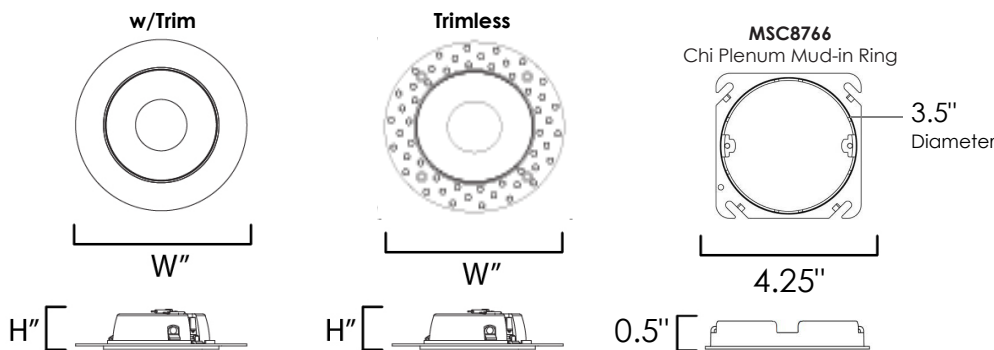

MEASUREMENTS

MODEL	DIMENSION
87661	RD 3.75"W x 1.25"H
87663	RD 3.75"W x 1.25"H
87664	RD 5"W x 1.5"H
87665	RD 5"W x 1.5"H
87674	SQ 5"W x 1.5"H
MSC8766	SQ 4.25"W x 0.5"H

LAMPING

COL TEMP.	LUMENS DEL.	DIMMABLE	INPUT	CRI
3000K	1000	Triac CL	120V	90
27-30-35-40-50K	1000	Triac CL	120V	90
3000K	1000	Triac CL	120V	90
27-30-35-40-50K	1000	Triac CL	120V	90
3000K	1000	Triac CL	120V	90

Always consult a qualified electrician before installing any lighting product.