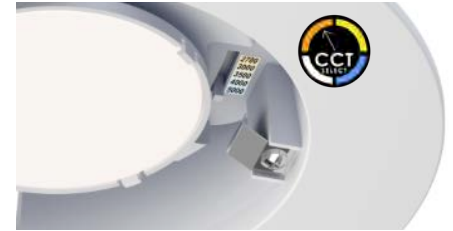

CRISP | SURFACE MOUNT LED

87661 / 87663 / 87664 / 87665 / 87674

- Surface MT Install, Recessed appearance • Patent Pending
- Dimmable 3000K or 5CCT Select models
- Accessible CCT Select toggle on surface
- Mount on 4" octagonal or remodel junction box, Min 1.5" Depth
- Suitable for use in closets when installed in accordance to NEC@Section 410.16 (A)(1) and 410.16 (C)(1)
- High-powered LED output creates brighter shine
- 1000 Lumens Delivered
- For Residential Use

Job Name : _____
Job Type : _____
Quantity : _____
Comments : _____

MSC8766 Mud-in Ring