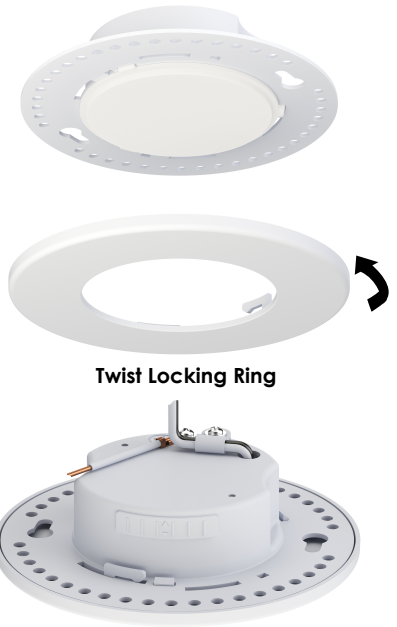

SNUG | LOW PROFILE FLUSH MOUNT

87653 / 87655

- Dimmable 3000K or 5CCT Select Models
- Mount on 4" octagonal or remodel junction box, Min 1.5" Depth
- Suitable for use in closets when installed in accordance to NEC@Section 410.16 (A)(1) and 410.16 (C)(1)
- High-powered LED output creates brighter shine
- ETL/ cETL IP65

Job Name : _____
 Job Type : _____
 Quantity : _____
 Comments : _____

87653WTWT

87655WTWT

Twist Locking Ring

PRODUCT DESCRIPTION

Designed to install snug into a 4-0 junction box, this surface mounted fixture boasts the lowest profile possible similar to recessed lighting. The twist locking trim easily removes for installation with a frame that can be mudded-in for an even more streamlined design. Economically priced, the Snug is ideal for residential or spaces looking for a more attractive option.

MEASUREMENTS

MODEL	DIMENSION
87653	4.75"W x 1"H
87655	4.75"W x 1"H

LAMPING

BULB TYPE
11W AC Integrated LED
11W AC Integrated LED

COL TEMP.

3000K
2700K-5000K

LUMENS DEL.

750
800

DIMMABLE

Triac or ELV
Triac or ELV

INPUT

120V
120V

CRI

90
90

FINISHES OPTION

 White (WT)