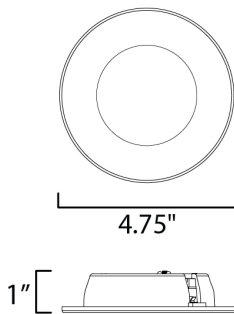

Job Name : _____
 Job Type : _____
 Quantity : _____
 Comments : _____

87653WTWT

87655WTWT

Twist Locking Ring

PRODUCT DESCRIPTION

Designed to install snug into a 4-0 junction box, this surface mounted fixture boasts the lowest profile possible similar to recessed lighting. The twist locking trim easily removes for installation with a frame that can be mudded-in for an even more streamlined design. Economically priced, the Snug is ideal for residential or spaces looking for a more attractive option.

MEASUREMENTS

MODEL	DIMENSION
87653	4.75"W x 1"H
87655	4.75"W x 1"H

LAMPING

BULB TYPE
11W AC Integrated LED
11W AC Integrated LED

COL TEMP.

3000K
2700K-5000K

LUMENS DEL.

750
800