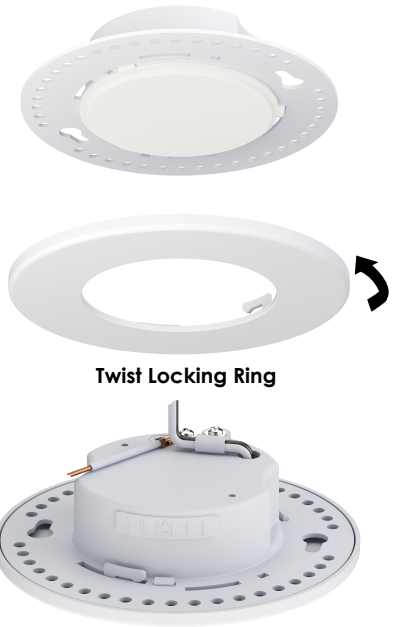

SNUG | LOW PROFILE FLUSH MOUNT

87653 / 87655

- Dimmable 3000K or 5CCT Select Models
- Mount on 4" octagonal or remodel junction box, Min 1.5" Depth
- Suitable for use in closets when installed in accordance to NEC@Section 410.16 (A)(1) and 410.16 (C)(1)
- High-powered LED output creates brighter shine
- ETL/ cETL IP65

Job Name : _____
 Job Type : _____
 Quantity : _____
 Comments : _____

87653WTWT

87655WTWT

Twist Locking Ring

PRODUCT DESCRIPTION

Designed to install snug into a 4-0 junction box, this surface mounted fixture boasts the lowest profile possible similar to recessed lighting. The twist locking trim easily removes for installation with a frame that can be mudded-in for an even more streamlined design. Economically priced, the Snug is ideal for residential or spaces looking for a more attractive option.

MEASUREMENTS

MODEL	DIMENSION
87653	4.75"W x 1"H
87655	4.75"W x 1"H

LAMPING

BULB TYPE
11W AC Integrated LED
11W AC Integrated LED

COL TEMP.
3000K

LUMENS DEL.
750
800

DIMMABLE
Triac or ELV
Triac or ELV

INPUT
120V
120V