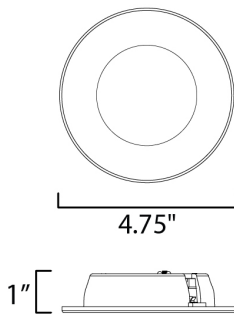

Job Name : _____
 Job Type : _____
 Quantity : _____
 Comments : _____

87653WTWT

87655WTWT

Twist Locking Ring

PRODUCT DESCRIPTION

Designed to install snug into a 4-0 junction box, this surface mounted fixture boasts the lowest profile possible similar to recessed lighting. The twist locking trim easily removes for installation with a frame that can be mudded-in for an even more streamlined design. Economically priced, the Snug is ideal for residential or spaces looking for a more attractive option.

MEASUREMENTS

MODEL	DIMENSION
87653	4.75"W x 1"H
87655	4.75"W x 1"H

LAMPING

BULB TYPE
11W AC Integrated LED
11W AC Integrated LED

COL TEMP.
3000K

LUMENS DEL.
750
800

DIMMABLE
Triac or ELV
Triac or ELV

INPUT
120V
120V