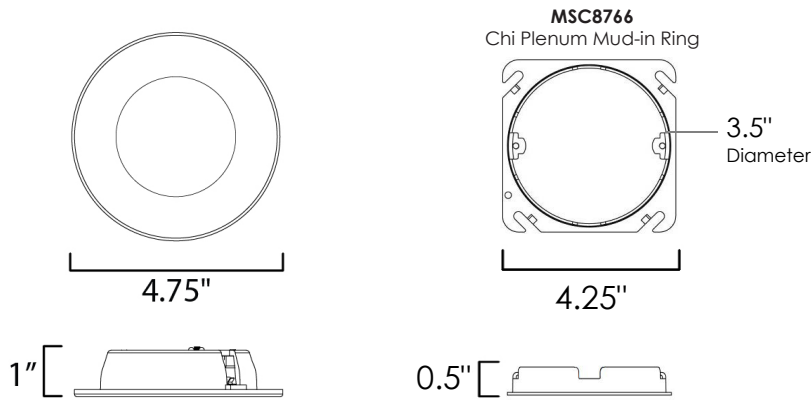

Job Name : _____
 Job Type : _____
 Quantity : _____
 Comments : _____

PRODUCT DESCRIPTION

Designed to install snug into a 4-0 junction box, this surface mounted fixture boasts the lowest profile possible similar to recessed lighting. The twist locking trim easily removes for installation with a frame that can be mudded-in for an even more streamlined design. Economically priced, the Snug is ideal for residential or spaces looking for a more attractive option.

FINISHES OPTION

 White (WT)

GLASS

White WT

MATERIAL

Die Cast Aluminum, Acrylic

RATINGS

cETLus
 Wet Location
 CA Title 24/JA8

ADDITIONAL

INSTALL UP/DOWN: Up
 RATED LIFE 50000 Hours
 OPERATING TEMPERATURE:
 -20°C (-4°F), 40°C (104°F)

PHOTOMETRIC: Report Found Online

MEASUREMENTS

LAMPING

MODEL	DIMENSION	BULB TYPE	COL TEMP.	LUMENS DEL.	DIMMABLE	INPUT	CRI
87653	4.75"W x 1"H	11W AC Integrated LED	3000K	750	Triac or ELV	120V	90
87655	4.75"W x 1"H	11W AC Integrated LED	2700K-5000K	800	Triac or ELV	120V	90
MSC8766	4.25"W x 0.5"H						