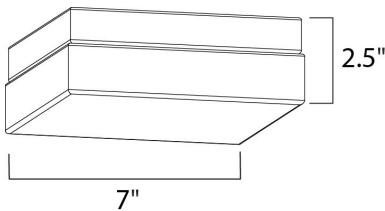

**PRODUCT DESCRIPTION**

This very compact LED flush mount directly installs on any 4" junction box and gives the look of a recessed trim. Constructed of Die Cast Aluminum, the Diverse luminaire is dimmable and approved for wet or damp locations so it can be used in virtually any ceiling application, including showers.

**MEASUREMENTS**

DIMENSION : 7.5" L x 7.5" W x 1.25" H  
 HANGING WEIGHT : 0.28 lb

**LAMPING**

INPUT VOLTAGE : 120V  
 LUMENS : 1,350 Rated (1,100 Del.)  
 BULB : 1 x 15W LED PCB Integrated , 15W Total  
 BULB INCLUDED : (Integrated)  
 DIMMABLE : ELV or Triac CL  
 CRI : 90 CRI  
 COLOR\_TEMP : 4000K