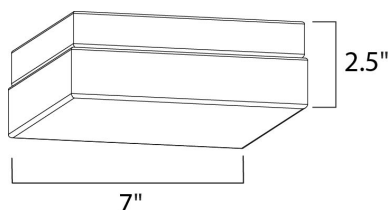

PRODUCT DESCRIPTION

This very compact LED flush mount directly installs on any 4" junction box and gives the look of a recessed trim. Constructed of Die Cast Aluminum, the Diverse luminaire is dimmable and approved for wet or damp locations so it can be used in virtually any ceiling application, including showers.

MEASUREMENTS

DIMENSION : 7.5" L x 7.5" W x 1.25" H
 HANGING WEIGHT : 0.28 lb

LAMPING

INPUT VOLTAGE : 120V
 LUMENS : 1,350 Rated (1,100 Del.)
 BULB : 1 x 15W LED PCB Integrated , 15W Total
 BULB INCLUDED : (Integrated)
 DIMMABLE : ELV or Triac CL
 CRI : 90 CRI
 COLOR_TEMP : 4000K