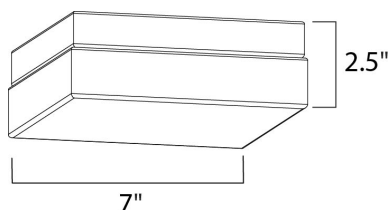

**PRODUCT DESCRIPTION**

This very compact LED flush mount directly installs on any 4" junction box and gives the look of a recessed trim. Constructed of Die Cast Aluminum, the Diverse luminaire is dimmable and approved for wet or damp locations so it can be used in virtually any ceiling application, including showers.

**MEASUREMENTS**

DIMENSION : 7.5" L x 7.5" W x 1.25" H  
 HANGING WEIGHT : 0.28 lb

**LAMPING**

INPUT VOLTAGE : 120V  
 LUMENS : 1,350 Rated (1,100 Del.)  
 BULB : 1 x 15W LED PCB Integrated , 15W Total  
 BULB INCLUDED : (Integrated)  
 DIMMABLE : ELV or Triac CL  
 CRI : 90 CRI  
 COLOR\_TEMP : 4000K