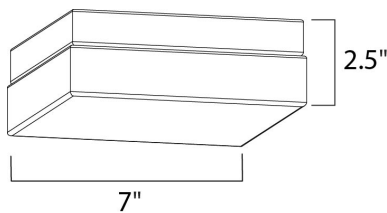

PRODUCT DESCRIPTION

This very compact LED flush mount directly installs on any 4" junction box and gives the look of a recessed trim. Constructed of Die Cast Aluminum, the Diverse luminaire is dimmable and approved for wet or damp locations so it can be used in virtually any ceiling application, including showers.

MEASUREMENTS

DIMENSION : 7.5" L x 7.5" W x 1.25" H
 HANGING WEIGHT : 0.28 lb

LAMPING

INPUT VOLTAGE : 120V
 LUMENS : 1,350 Rated (1,100 Del.)
 BULB : 1 x 15W LED PCB Integrated , 15W Total
 BULB INCLUDED : (Integrated)
 DIMMABLE : ELV or Triac CL
 CRI : 90 CRI
 COLOR_TEMP : 4000K