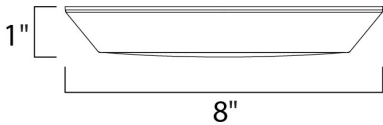

PRODUCT DESCRIPTION

Now you can convert a standard 3" outlet box to a low profile LED recessed fixture. Convert's patent pending design allows for the driver to install into an electrical box which requires no fire rated cover. This creates a fixture with only a 1" extension from the ceiling. High efficiency and smooth dimming down to 5% make this an excellent choice for hallways, kitchen, and utility lighting.

MEASUREMENTS

DIMENSION : 8" L x 8" W x 1" H
 HANGING WEIGHT : 1.8 lb

LAMPING

INPUT VOLTAGE : 120V
 LUMENS : 1,050 Rated (743 Del.)
 BULB : 1 x 15W LED PCB Integrated , 15W Total
 BULB INCLUDED : (Integrated)
 DIMMABLE : Triac CL
 CRI : 80+ CRI
 COLOR_TEMP : 2800 /2900K