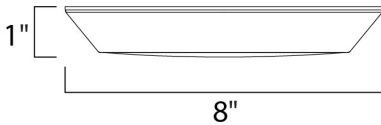

PRODUCT DESCRIPTION

Now you can convert a standard 3" outlet box to a low profile LED recessed fixture. Convert's patent pending design allows for the driver to install into an electrical box which requires no fire rated cover. This creates a fixture with only a 1" extension from the ceiling. High efficiency and smooth dimming down to 5% make this an excellent choice for hallways, kitchen, and utility lighting.

MEASUREMENTS

DIMENSION : 8" L x 8" W x 1" H
 HANGING WEIGHT : 1.8 lb

LAMPING

INPUT VOLTAGE : 120V
 LUMENS : 1,050 Rated (743 Del.)
 BULB : 1 x 15W LED PCB Integrated , 15W Total
 BULB INCLUDED : (Integrated)
 DIMMABLE : Triac CL
 CRI : 80+ CRI
 COLOR_TEMP : 2800 /2900K