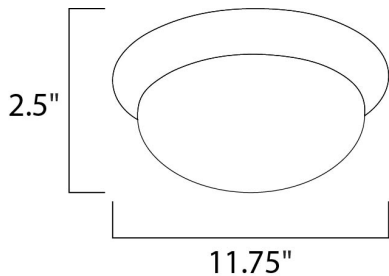

**MEASUREMENTS**

DIMENSION : 11.75" W x 2.5" H  
 HANGING WEIGHT : 3.74 lb

**LAMPING**

INPUT VOLTAGE : 100-277V  
 LUMENS : 700 Rated (599 Del.)  
 BULB : 1 x 8W LED LED , 8W Total  
 BULB INCLUDED : (Included)  
 DIMMABLE : No  
 CRI : 80 CRI  
 COLOR\_TEMP : 3000K