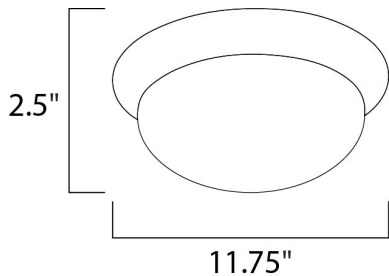

MEASUREMENTS

DIMENSION : 11.75" W x 2.5" H
 HANGING WEIGHT : 3.74 lb

LAMPING

INPUT VOLTAGE : 100-277V
 LUMENS : 700 Rated (599 Del.)
 BULB : 1 x 8W LED LED , 8W Total
 BULB INCLUDED : (Included)
 DIMMABLE : No
 CRI : 80 CRI
 COLOR_TEMP : 3000K