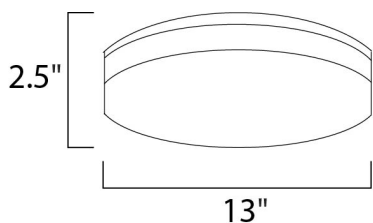

MEASUREMENTS

DIMENSION : 13" L x 13" W x 2.5" H
 HANGING WEIGHT : 2.53 lb

LAMPING

INPUT VOLTAGE : 120-277V
 LUMENS : 1,400 Rated (1,044 Del.)
 BULB : 1 x 15W LED PCB Integrated , 15W Total
 BULB INCLUDED : (Integrated)
 DIMMABLE : No
 CRI : 80+ CRI
 COLOR_TEMP : 3000K