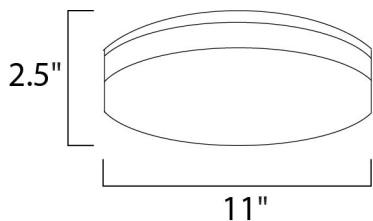

MEASUREMENTS

DIMENSION : 11" L x 11" W x 2.5" H
 HANGING WEIGHT : 1.71 lb

LAMPING

INPUT VOLTAGE : 120-277V
 LUMENS : 1,000 Rated (850 Del.)
 BULB : 1 x 12W LED PCB Integrated , 12W Total
 BULB INCLUDED : (Integrated)
 DIMMABLE : No
 CRI : 80+ CRI
 COLOR_TEMP : 3000K