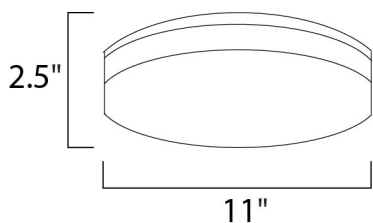

MEASUREMENTS

DIMENSION : 11" L x 11" W x 2.5" H
 HANGING WEIGHT : 1.71 lb

LAMPING

INPUT VOLTAGE : 120-277V
 LUMENS : 1,000 Rated (850 Del.)
 BULB : 1 x 12W LED PCB Integrated , 12W Total
 BULB INCLUDED : (Integrated)
 DIMMABLE : No
 CRI : 80+ CRI
 COLOR_TEMP : 3000K