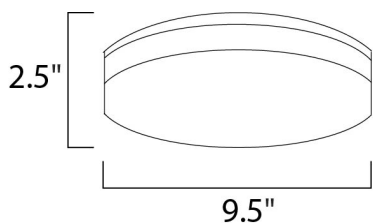

**MEASUREMENTS**

DIMENSION : 9.5" L x 9.5" W x 2.5" H  
 HANGING WEIGHT : 0.92 lb

**LAMPING**

INPUT VOLTAGE : 120-277V  
 LUMENS : 700 Rated (577 Del.)  
 BULB : 1 x 8W LED PCB Integrated , 8W Total  
 BULB INCLUDED : (Integrated)  
 DIMMABLE : No  
 CRI : 80+ CRI  
 COLOR\_TEMP : 3000K