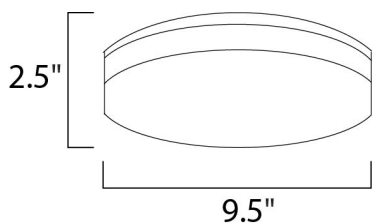

MEASUREMENTS

DIMENSION : 9.5" L x 9.5" W x 2.5" H
 HANGING WEIGHT : 0.92 lb

LAMPING

INPUT VOLTAGE : 120-277V
 LUMENS : 700 Rated (577 Del.)
 BULB : 1 x 8W LED PCB Integrated , 8W Total
 BULB INCLUDED : (Integrated)
 DIMMABLE : No
 CRI : 80+ CRI
 COLOR_TEMP : 3000K