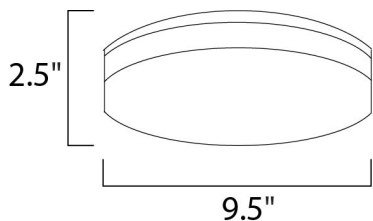

MEASUREMENTS

DIMENSION : 9.5" L x 9.5" W x 2.5" H
 HANGING WEIGHT : 0.92 lb

LAMPING

INPUT VOLTAGE : 120-277V
 LUMENS : 700 Rated (577 Del.)
 BULB : 1 x 8W LED PCB Integrated , 8W Total
 BULB INCLUDED : (Integrated)
 DIMMABLE : No
 CRI : 80+ CRI
 COLOR_TEMP : 3000K