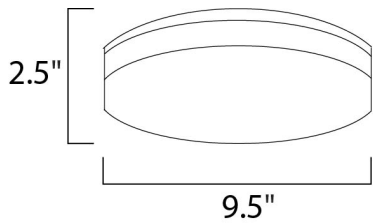

MEASUREMENTS

DIMENSION : 9.5" L x 9.5" W x 2.5" H
 HANGING WEIGHT : 0.92 lb

LAMPING

INPUT VOLTAGE : 120-277V
 LUMENS : 700 Rated (577 Del.)
 BULB : 1 x 8W LED PCB Integrated , 8W Total
 BULB INCLUDED : (Integrated)
 DIMMABLE : No
 CRI : 80+ CRI
 COLOR_TEMP : 3000K