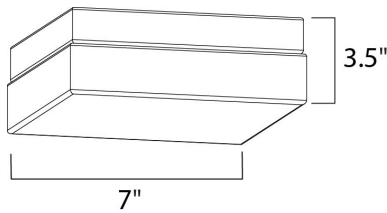

**MEASUREMENTS**

DIMENSION : 7" W x 3.25" H  
 HANGING WEIGHT : 5.3 lb

**LAMPING**

INPUT VOLTAGE : 120V  
 LUMENS : 1,600 Rated  
 BULB : 1 x 21W LED PCB Integrated , 21W Total  
 BULB INCLUDED : (Integrated)  
 DIMMABLE :  
 CRI : 80 CRI  
 COLOR\_TEMP : 3000K