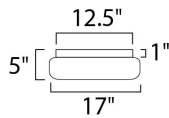

PRODUCT DESCRIPTION

Maxim Lighting's Cloud EE collection uses energy saving fluorescent T8 bulbs and features an electronic no flicker ballasts and acrylic lens.

MEASUREMENTS

DIMENSION : 48" L x 16" W x 6" H
 HANGING WEIGHT : 13.23 lb