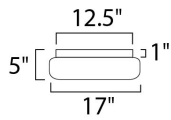

PRODUCT DESCRIPTION

Maxim Lighting's Cloud EE collection uses energy saving fluorescent T8 bulbs and features an electronic no flicker ballasts and acrylic lens.

MEASUREMENTS

DIMENSION : 48" L x 16" W x 6" H
 HANGING WEIGHT : 13.23 lb