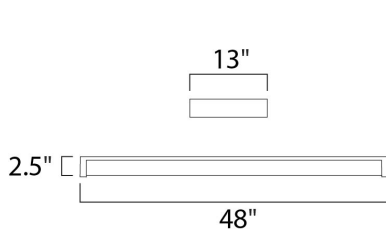

PRODUCT DESCRIPTION

Maxim Lighting's Wrap Around EE collection uses energy saving fluorescent T8 bulbs and features an electronic no flicker ballasts and acrylic lens.

MEASUREMENTS

DIMENSION : 48" L x 13" W x 2.5" H
 HANGING WEIGHT : 8.95 lb

LAMPING

INPUT VOLTAGE : 120V
 BULB : 4 x 32W Fluorescent Med Bi Pin T8 , 128W Total
 BULB INCLUDED : (Not Included)
 DIMMABLE : No

FINISHES OPTION

 White (WT)

GLASS

White WT

MATERIAL

Steel