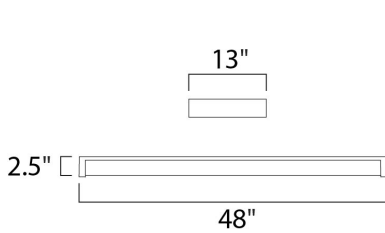

PRODUCT DESCRIPTION

Maxim Lighting's Wrap Around EE collection uses energy saving fluorescent T8 bulbs and features an electronic no flicker ballasts and acrylic lens.

MEASUREMENTS

DIMENSION : 48" L x 13" W x 2.5" H
 HANGING WEIGHT : 8.95 lb

LAMPING

INPUT VOLTAGE : 120V
 BULB : 4 x 32W Fluorescent Med Bi Pin T8 , 128W Total
 BULB INCLUDED : (Not Included)
 DIMMABLE : No

FINISHES OPTION

 White (WT)

GLASS

White WT

MATERIAL

Steel