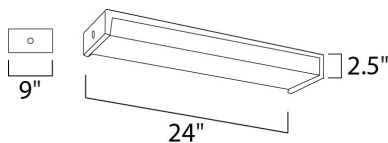

**PRODUCT DESCRIPTION**

Maxim Lighting's Wrap Around EE collection uses energy saving fluorescent T8 bulbs and features an electronic no flicker ballasts and acrylic lens.

**MEASUREMENTS**

DIMENSION : 24" L x 9" W x 2.5" H  
 MAX OAH : 2.2" OAH  
 HANGING WEIGHT : 3.83 lb