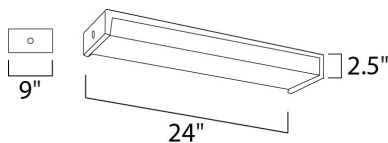

PRODUCT DESCRIPTION

Maxim Lighting's Wrap Around EE collection uses energy saving fluorescent T8 bulbs and features an electronic no flicker ballasts and acrylic lens.

MEASUREMENTS

DIMENSION : 24" L x 9" W x 2.5" H
 MAX OAH : 2.2" OAH
 HANGING WEIGHT : 3.83 lb