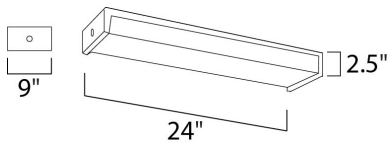

PRODUCT DESCRIPTION

Maxim Lighting's Wrap Around EE collection uses energy saving fluorescent T8 bulbs and features an electronic no flicker ballasts and acrylic lens.

MEASUREMENTS

DIMENSION : 24" L x 9" W x 2.5" H
 MAX OAH : 2.2" OAH
 HANGING WEIGHT : 3.83 lb