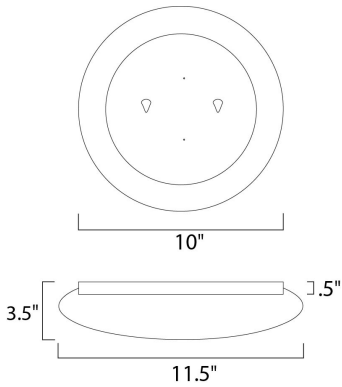

**PRODUCT DESCRIPTION**

Maxim Lighting's slim 2.5" profile Energy Star Certified Low Profile EE Collection uses energy saving T9 Circline bulbs, mountable on the ceiling or wall, with features including electronic no flicker ballasts, 3100 K color temperature, rated life of 10,000 hours, and UV rated acrylic.

**MEASUREMENTS**

DIMENSION : 11.5" L x 11.5" W x 3.5" H  
 MAX OAH : 10" W x 0.94" H  
 HANGING WEIGHT : 1.76 lb

**LAMPING**

INPUT VOLTAGE : 120V  
 LUMENS : 1,050 Rated  
 BULB : 1 x 22W Fluorescent 4-Pin T9 Circline , 22W Total  
 BULB INCLUDED : (Included)  
 DIMMABLE : No  
 COLOR\_TEMP : 3000K