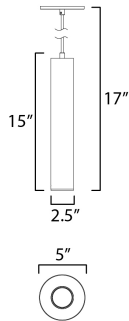

PRODUCT DESCRIPTION

This classic cylinder design has been made ultra-thin intending its use in applications requiring ADA compliance. The sconce casts generous lighting both upwards and downwards using dedicated, high-powered LED. Concealed within the frame, there is a range voltage 120-277V LED driver making this a great option for light commercial as well as residential applications. Available in Matte Black, Architectural Bronze and White outdoor powder coat finishes. For Dark Sky applications, make use of the optional Dark Sky Cap available.

MEASUREMENTS

DIMENSION : 2.5" L x 2.5" W x 15" H
 MAX OAH : 136.5" OAH
 CANOPY : 5" W x 0.25" H x 5" L
 HANGING WEIGHT : 2.42 lb

LAMPING

INPUT VOLTAGE : 120-277V
 LUMENS : 700 Rated (640 Del.)
 BULB : 1 x 7W LED DC Integrated , 7W Total
 BULB INCLUDED : (Integrated)
 DIMMABLE : Triac or ELV at 120V
 CRI : 90 CRI
 COLOR_TEMP : 3000K