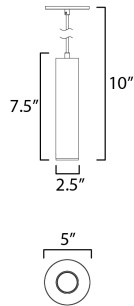

**PRODUCT DESCRIPTION**

This classic cylinder design has been made ultra-thin intending its use in applications requiring ADA compliance. The sconce casts generous lighting both upwards and downwards using dedicated, high-powered LED. Concealed within the frame, there is a range voltage 120-277V LED driver making this a great option for light commercial as well as residential applications. Available in Matte Black, Architectural Bronze and White outdoor powder coat finishes. For Dark Sky applications, make use of the optional Dark Sky Cap available.

**MEASUREMENTS**

DIMENSION : 2.5" L x 2.5" W x 7.5" H  
 MAX OAH : 128.5" OAH  
 CANOPY : 5" W x 0.25" H x 5" L  
 HANGING WEIGHT : 1.98 lb

**LAMPING**

INPUT VOLTAGE : 120-277V  
 LUMENS : 700 Rated (640 Del.)  
 BULB : 1 x 7W LED DC Integrated , 7W Total  
 BULB INCLUDED : (Integrated)  
 DIMMABLE : Triac or ELV at 120V  
 CRI : 90 CRI  
 COLOR\_TEMP : 3000K