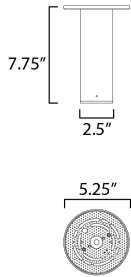

**PRODUCT DESCRIPTION**

This classic cylinder design has been made ultra-thin intending its use in applications requiring ADA compliance. The sconce casts generous lighting both upwards and downwards using dedicated, high-powered LED. Concealed within the frame, there is a range voltage 120-277V LED driver making this a great option for light commercial as well as residential applications. Available in Matte Black, Architectural Bronze and White outdoor powder coat finishes. For Dark Sky applications, make use of the optional Dark Sky Cap available.

**MEASUREMENTS**

DIMENSION : 5.25" W x 7.75" H  
 CANOPY : 5.25" W x 0.25" H x 5.25" L  
 HANGING WEIGHT : 1.54 lb

**LAMPING**

INPUT VOLTAGE : 120-277V  
 LUMENS : 700 Rated (640 Del.)  
 BULB : 1 x 7W LED DC Integrated , 7W Total  
 BULB INCLUDED : (Integrated)  
 DIMMABLE : Triac or ELV at 120V  
 CRI : 90 CRI  
 COLOR\_TEMP : 3000K