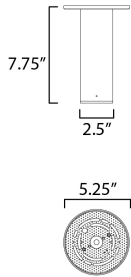

PRODUCT DESCRIPTION

This classic cylinder design has been made ultra-thin intending its use in applications requiring ADA compliance. The sconce casts generous lighting both upwards and downwards using dedicated, high-powered LED. Concealed within the frame, there is a range voltage 120-277V LED driver making this a great option for light commercial as well as residential applications. Available in Matte Black, Architectural Bronze and White outdoor powder coat finishes. For Dark Sky applications, make use of the optional Dark Sky Cap available.

MEASUREMENTS

DIMENSION : 5.25" W x 7.75" H
 CANOPY : 5.25" W x 0.25" H x 5.25" L
 HANGING WEIGHT : 1.54 lb

LAMPING

INPUT VOLTAGE : 120-277V
 LUMENS : 700 Rated (640 Del.)
 BULB : 1 x 7W LED DC Integrated , 7W Total
 BULB INCLUDED : (Integrated)
 DIMMABLE : Triac or ELV at 120V
 CRI : 90 CRI
 COLOR_TEMP : 3000K