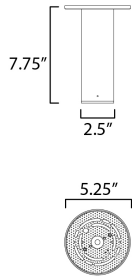

**PRODUCT DESCRIPTION**

This classic cylinder design has been made ultra-thin intending its use in applications requiring ADA compliance. The sconce casts generous lighting both upwards and downwards using dedicated, high-powered LED. Concealed within the frame, there is a range voltage 120-277V LED driver making this a great option for light commercial as well as residential applications. Available in Matte Black, Architectural Bronze and White outdoor powder coat finishes. For Dark Sky applications, make use of the optional Dark Sky Cap available.

**MEASUREMENTS**

DIMENSION : 5.25" W x 7.75" H  
 CANOPY : 5.25" W x 0.25" H x 5.25" L  
 HANGING WEIGHT : 1.54 lb

**LAMPING**

INPUT VOLTAGE : 120-277V  
 LUMENS : 700 Rated (640 Del.)  
 BULB : 1 x 7W LED DC Integrated , 7W Total  
 BULB INCLUDED : (Integrated)  
 DIMMABLE : Triac or ELV at 120V  
 CRI : 90 CRI  
 COLOR\_TEMP : 3000K