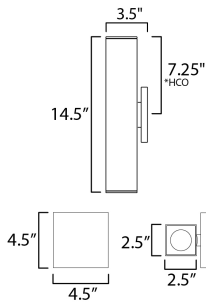

LAMPING

INPUT VOLTAGE : 120-277V
LUMENS : 1,400 Rated (1,190 Del.)
BULB : 2 x 7W LED DC Integrated , 14W Total
BULB INCLUDED : (Integrated)
DIMMABLE : Triac or ELV at 120V
CRI : 90 CRI
COLOR_TEMP : 3000K
LIGHTING_DIRECTION : Up&Down