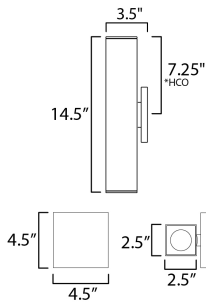

LAMPING

INPUT VOLTAGE : 120-277V
LUMENS : 1,400 Rated (1,120 Del.)
BULB : 2 x 7W LED DC Integrated , 14W Total
BULB INCLUDED : (Integrated)
DIMMABLE : Triac, 0-10V
CRI : 90 CRI
COLOR_TEMP : 3000K
LIGHTING_DIRECTION : Up & Down