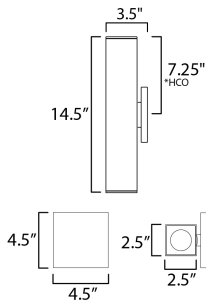

LAMPING

INPUT VOLTAGE : 120-277V
LUMENS : 1,400 Rated (1,120 Del.)
BULB : 2 x 7W LED DC Integrated , 14W Total
BULB INCLUDED : (Integrated)
DIMMABLE : Triac, 0-10V
CRI : 90 CRI
COLOR_TEMP : 3000K
LIGHTING_DIRECTION : Up & Down