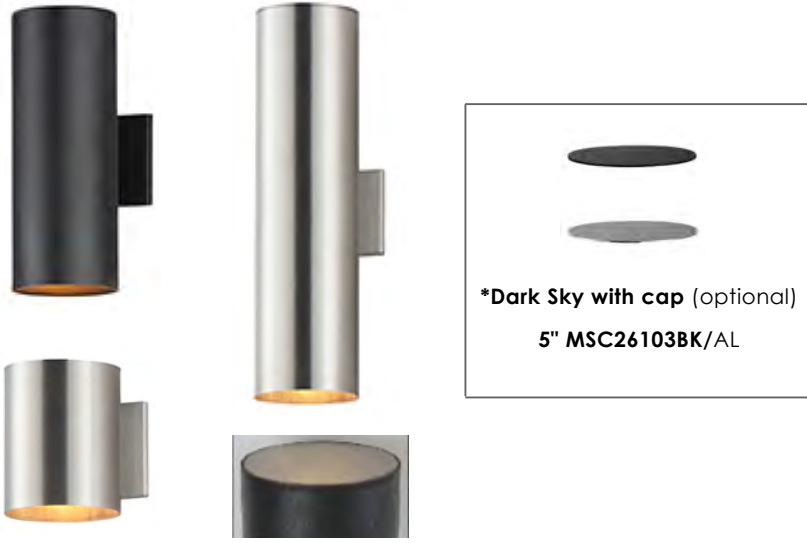

OUTPOST LED | OUTDOOR WALL MOUNT

86401 | 86403 | 86405

- Aluminum Construction
- Available in Incandescent or LED
- Available in Brushed Aluminum or Black
- Gasketed glass lens for direct water contact applications

Job Name : _____
Job Type : _____
Quantity : _____
Comments : _____

Glass lens on the top