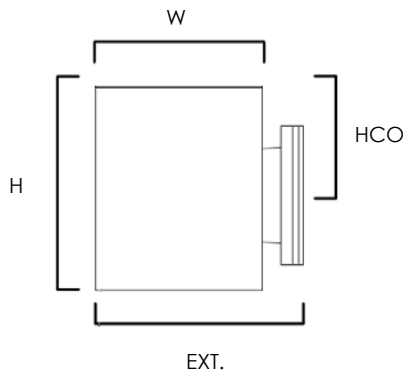

Job Name : _____
 Job Type : _____
 Quantity : _____
 Comments : _____

PRODUCT DESCRIPTION

The Outpost is a classic cylinder light which provides directional illumination without glare. Available in 3 sizes, the 2 light versions having both up and down light, while the singular light having 1 direction lighting. Available in Architectural Bronze, Aluminum, or Black.

MEASUREMENTS

MODEL	DIMENSION
*86401	5"W x 7.25"H x 6.25"Ext.
86403	5"W x 15"H x 6.25"Ext.
86405	5"W x 22"H x 6.25"Ext.

*Downlight Only

LAMPING

BULB TYPE	LUMENS		DIMMABLE	INPUT
	RATED	DEL		
1 LED x 8W AC Integrated E26	580	200	YES	120V
2 LED x 16W AC Integrated E26	1000	250	YES	120V
2 LED x 16W AC Integrated E26	1000	250	YES	120V