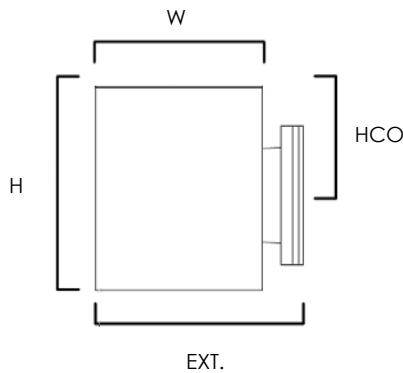

Job Name : _____
 Job Type : _____
 Quantity : _____
 Comments : _____

PRODUCT DESCRIPTION

The Outpost is a classic cylinder light which provides directional illumination without glare. Available in 3 sizes, the 2 light versions having both up and down light, while the singular light having 1 direction lighting. Available in Architectural Bronze, Aluminum, or Black.

FINISHES OPTION

- Black
- Bronze
- Brushed Aluminum

MATERIAL

Aluminum

RATINGS

*Dark Sky Optional
 cETLus
 Wet Location

ADDITIONAL

INSTALL UP/DOWN: UP
 OPERATING TEMPERATURE:
 -20°C (-4°F), 40°C (104°F)

PHOTOMETRIC: Report Found Online

MEASUREMENTS

MODEL	DIMENSION
*86401	5"W x 7.25"H x 6.25"Ext.
86403	5"W x 15"H x 6.25"Ext.
86405	5"W x 22"H x 6.25"Ext.

*Downlight Only

LAMPING

BULB TYPE	LUMENS RATED DEL	DIMMABLE	INPUT
1 LED x 8W AC Integrated E26	360 240	YES	120V
2 LED x 16W AC Integrated E26	260 200	YES	120V
2 LED x 16W AC Integrated E26	210 150	YES	120V