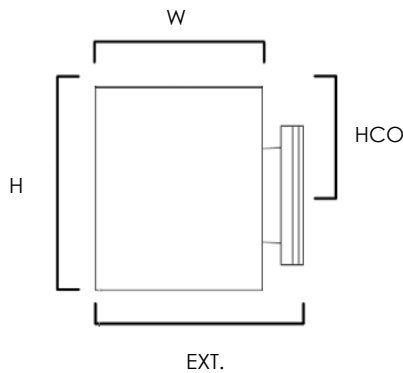

Job Name : _____
 Job Type : _____
 Quantity : _____
 Comments : _____

PRODUCT DESCRIPTION

Classic cylinder up and down lights provide directional light without glare. Available in 3 sizes with both incandescent and LED versions. Available in Architectural Bronze, Aluminum, or Black.

FINISHES OPTION

- Black
- Bronze
- Brushed Aluminum

MATERIAL

Aluminum

RATINGS

*Dark Sky Optional
 cETLus
 Wet Location

ADDITIONAL

INSTALL UP/DOWN: UP
 OPERATING TEMPERATURE:
 -20°C (-4°F), 40°C (104°F)

PHOTOMETRIC: Report Found Online

MEASUREMENTS

MODEL	DIMENSION
86401	5"W x 7.25"H x 6.25"Ext.
86403	5"W x 15"H x 6.25"Ext.
86405	5"W x 22"H x 6.25"Ext.

LAMPING

BULB TYPE
1 LED x 8W AC Integrated E26
2 LED x 16W AC Integrated E26
2 LED x 16W AC Integrated E26