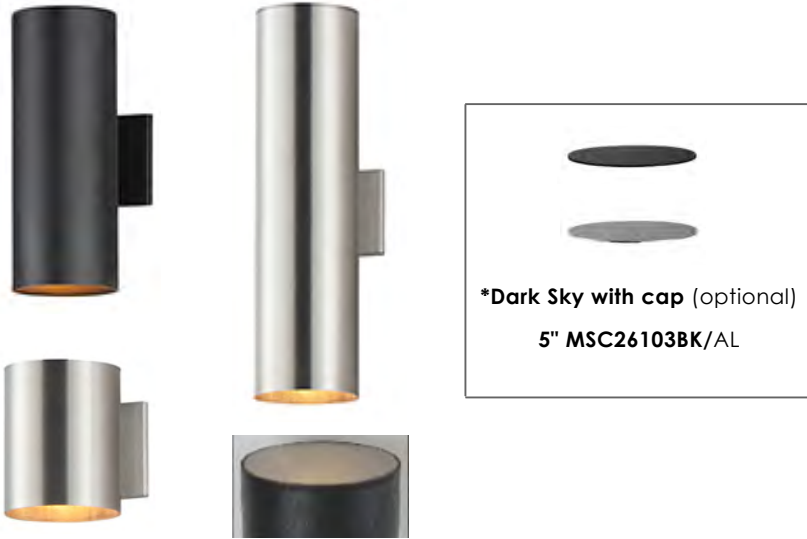

OUTPOST LED | OUTDOOR WALL MOUNT

86401 | 86403 | 86405

- Aluminum Construction
- Available in Incandescent or LED
- Available in Brushed Aluminum or Black
- Gasketed glass lens for direct water contact applications

Job Name : _____
Job Type : _____
Quantity : _____
Comments : _____

Glass lens on the top