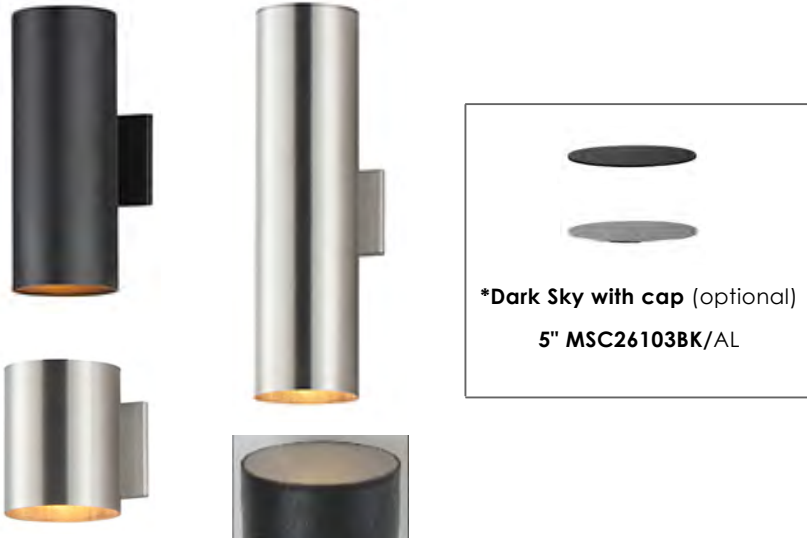

OUTPOST LED | OUTDOOR WALL MOUNT

86401 | 86403 | 86405

- Aluminum Construction
- Available in Incandescent or LED
- Available in Brushed Aluminum or Black
- Gasketed glass lens for direct water contact applications

Job Name : _____
 Job Type : _____
 Quantity : _____
 Comments : _____

Glass lens on the top

PRODUCT DESCRIPTION

Classic cylinder up and down lights provide directional light without glare. Available in 3 sizes with both incandescent and LED versions. Available in Architectural Bronze, Aluminum, or Black.

FINISHES OPTION

- Black
- Bronze
- Brushed Aluminum

MATERIAL

Aluminum

RATINGS

*Dark Sky Optional
 cETLus
 Wet Location

ADDITIONAL

INSTALL UP/DOWN: UP
 OPERATING TEMPERATURE:
 -20°C (-4°F), 40°C (104°F)

PHOTOMETRIC: Report Found Online

MEASUREMENTS

MODEL	DIMENSION
86401	5"W x 7.25"H x 6.25"Ext.
86403	5"W x 15"H x 6.25"Ext.
86405	5"W x 22"H x 6.25"Ext.

LAMPING

BULB TYPE
1 LED x 8W AC Integrated E26
2 LED x 16W AC Integrated E26
2 LED x 16W AC Integrated E26