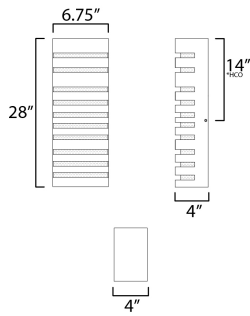

PRODUCT DESCRIPTION