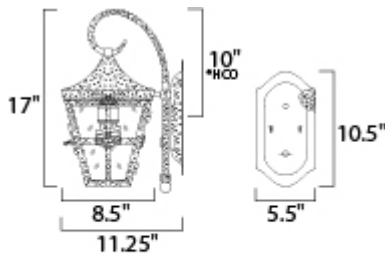

PRODUCT DESCRIPTION

Castille EE is a traditional, early American style collection from Maxim Lighting International in Country Forge finish with Seedy glass.

*Height from center of outlet to the top of the fixture

MEASUREMENTS

DIMENSION : 8.5" W x 17" H x 11.25" Ext
 BACK PLATE : 5.5" W x 10.5" H x 10" HCO
 HANGING WEIGHT : 7.7 lb

LAMPING

INPUT VOLTAGE : 120V
 LUMENS : 1,355 Rated
 BULB : 1 x 18W Fluorescent GU24 , 18W Total
 BULB INCLUDED : (Included)
 DIMMABLE : No
 COLOR_TEMP : 2700K