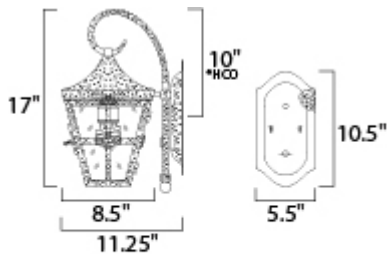

PRODUCT DESCRIPTION

Castille EE is a traditional, early American style collection from Maxim Lighting International in Country Forge finish with Seedy glass.

*height from center of outlet to the top of the fixture

MEASUREMENTS

DIMENSION : 8.5" W x 17" H x 11.25" Ext
 BACK PLATE : 5.5" W x 10.5" H x 10" HCO
 HANGING WEIGHT : 7.7 lb

LAMPING

INPUT VOLTAGE : 120V
 LUMENS : 1,355 Rated
 BULB : 1 x 18W Fluorescent GU24 , 18W Total
 BULB INCLUDED : (Included)
 DIMMABLE : No
 COLOR_TEMP : 2700K