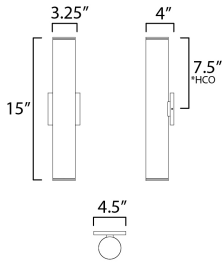

PRODUCT DESCRIPTION

Designed with a recessed optical lens housed in the center of a sloped interior edge, the Caldera collection provides a luminous light source with minimal glare and intriguing beam angle. The collection's flush mounts feature an extremely small profile, extending less than 2" from the ceiling surface. With a diameter of 3.25 inches, the flush mounts also include a mud-in plate for clean architectural finishing applications as well as a cover plate for simpler installations that do not require additional preparation.