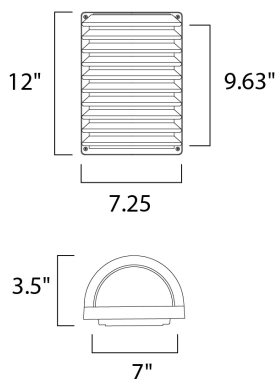

**MEASUREMENTS**

DIMENSION : 7.25" W x 12" H x 3.5" Ext  
 BACK PLATE : 7" W x 9.63" H x 6" HCO  
 HANGING WEIGHT : 4.25 lb

**LAMPING**

INPUT VOLTAGE : 120V  
 LUMENS : 1,355 Rated  
 BULB : 1 x 18W Fluorescent GU24 , 18W Total  
 BULB INCLUDED : (Included)  
 DIMMABLE : No