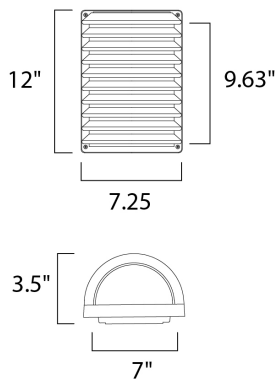

MEASUREMENTS

DIMENSION : 7.25" W x 12" H x 3.5" Ext
 BACK PLATE : 7" W x 9.63" H x 6" HCO
 HANGING WEIGHT : 4.25 lb

LAMPING

INPUT VOLTAGE : 120V
 LUMENS : 1,355 Rated
 BULB : 1 x 18W Fluorescent GU24 , 18W Total
 BULB INCLUDED : (Included)
 DIMMABLE : No