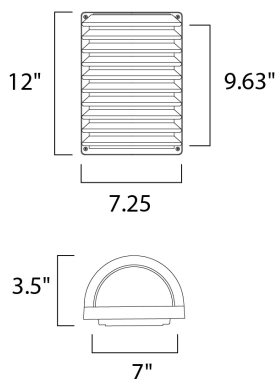

MEASUREMENTS

DIMENSION : 7.25" W x 12" H x 3.5" Ext
 BACK PLATE : 7" W x 9.63" H x 6" HCO
 HANGING WEIGHT : 4.25 lb

LAMPING

INPUT VOLTAGE : 120V
 LUMENS : 1,355 Rated
 BULB : 1 x 18W Fluorescent GU24 , 18W Total
 BULB INCLUDED : (Included)
 DIMMABLE : No