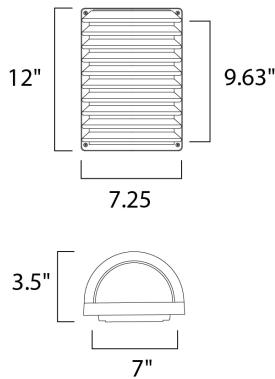

MEASUREMENTS

DIMENSION : 7.25" W x 12" H x 3.5" Ext
 BACK PLATE : 7" W x 9.63" H x 6" HCO
 HANGING WEIGHT : 4.25 lb

LAMPING

INPUT VOLTAGE : 120V
 LUMENS : 1,355 Rated
 BULB : 1 x 18W Fluorescent GU24 , 18W Total
 BULB INCLUDED : (Included)
 DIMMABLE : No