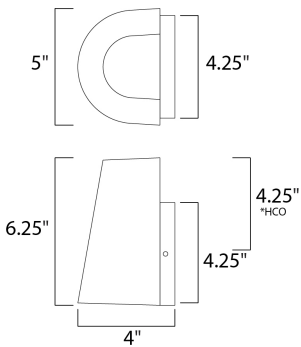

PRODUCT DESCRIPTION

Small scale outdoor lighting perfect for indoor and outdoor applications. The indirect exterior lighting not only provides illumination where you want but also highlights the building structure for a beautiful architectural effect. Available in four finishes: Black, Silver, Architectural Bronze, and White.

MEASUREMENTS

DIMENSION : 5" W x 6.25" H x 4" Ext
BACK PLATE : 4.33" W x 4.33" H x 4.25" HCO
HANGING WEIGHT : 1.83 lb

LAMPING

INPUT VOLTAGE : 120V
LUMENS : 450 Rated (220 Del.)
BULB : 1 x 6W LED AC Integrated , 6W Total
BULB INCLUDED : (Integrated)
DIMMABLE : Yes
CRI : 90+ CRI
COLOR_TEMP : 3000K
LIGHTING_DIRECTION : Up/Down

FINISHES OPTION

- Architectural Bronze (ABZ)
- Black (BK)
- Silver (SV)
- White (WT)

MATERIAL

Die Cast Aluminum

RATINGS

cETLus
Wet Location
ADA
DARKSKY

ADDITIONAL

INSTALL UP/DOWN: Up/Down
RATED LIFE 35000 Hours
OPERATING TEMPERATURE:
-20°C (-4°F), 40°C (104°F)

PHOTOMETRIC: Report Found Online

Always consult a qualified electrician before installing any lighting product.