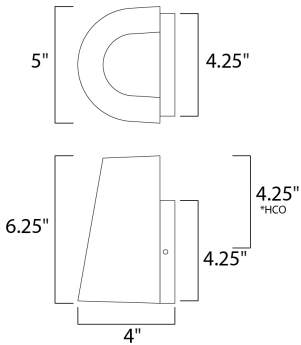

PRODUCT DESCRIPTION

Small scale outdoor lighting perfect for indoor and outdoor applications. The indirect exterior lighting not only provides illumination where you want but also highlights the building structure for a beautiful architectural effect. Available in four finishes: Black, Silver, Architectural Bronze, and White.

MEASUREMENTS

DIMENSION : 5" W x 6.25" H x 4" Ext
BACK PLATE : 4.33" W x 4.33" H x 4.25" HCO
HANGING WEIGHT : 1.83 lb

LAMPING

INPUT VOLTAGE : 120V
LUMENS : 450 Rated (220 Del.)
BULB : 1 x 6W LED AC Integrated , 6W Total
BULB INCLUDED : (Integrated)
DIMMABLE : Yes
CRI : 90+ CRI
COLOR_TEMP : 3000K
LIGHTING_DIRECTION : Up/Down

FINISHES OPTION

- Architectural Bronze (ABZ)
- Black (BK)
- Silver (SV)
- White (WT)

MATERIAL

Die Cast Aluminum

RATINGS

cETLus
Wet Location
ADA
DARKSKY

ADDITIONAL

INSTALL UP/DOWN: Up/Down
RATED LIFE 35000 Hours
OPERATING TEMPERATURE:
-20°C (-4°F), 40°C (104°F)

PHOTOMETRIC: Report Found Online

Always consult a qualified electrician before installing any lighting product.